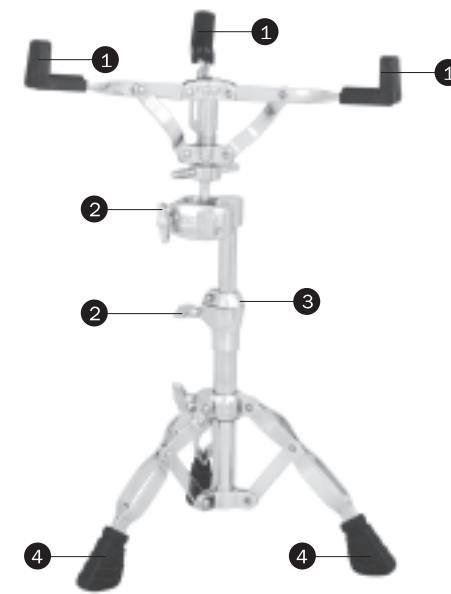

Hardware
Snare Stand

◀ S950A / S950 ▶

Item number	Description
① 1618-105	Rubber Sleeve(1 pc)
② AZ0800170A	Wing Screw
③ 6600-095A	Memory Lock for Tube dia. 25.4mm(1")
④ 1680-045	Rubber Foot(1 pc)

◀ S750A ▶

Item number	Description
① 1618-105	Rubber Sleeve (1pc)
② AZ0800170A	Wing Screw
③ 3480-095A	Memory Lock for Tube dia. 19.1mm (0.8")
④ 1224-045	Rubber Foot (1pc)

◀ S550A / S550 ▶

Item number	Description
① 1114-105	Rubber Sleeve (1pc)
② AZ0800170A	Wing Screw
③ 3480-095A	Memory Lock for Tube dia. 19.1mm (0.8")
④ 1224-045	Rubber Foot (1pc)

◀ S350A / S350 ▶

Item number	Description
① 1114-105	Rubber Sleeve (1pc)
② AZ0800170A	Wing Screw
③ 3480-095A	Memory Lock for Tube dia 19.1mm (0.8") for S350A
④ 1123-045	Rubber Foot (1pc)

◀ S320A / S320 ▶

Item number	Description
① 1114-105	Rubber Sleeve(1pc)
② AZ0800170A	Wing Screw
③ 3480-095A	Memory Lock for Tube dia. 19.1mm (0.8") for S320A
④ 3122-045	Rubber Foot (1pc)

◀ S300A / S300 ▶

Item number	Description
① 1018-105	Rubber Sleeve(1pc)
② AZ0800170A	Wing Screw for S300A
③ AZ0600150A	Wing Screw for S300A
④ 3730-095A	Memory Lock for Tube dia. 15.9mm (0.6) for S300A
⑤ 3122-045	Rubber Foot (1pc)