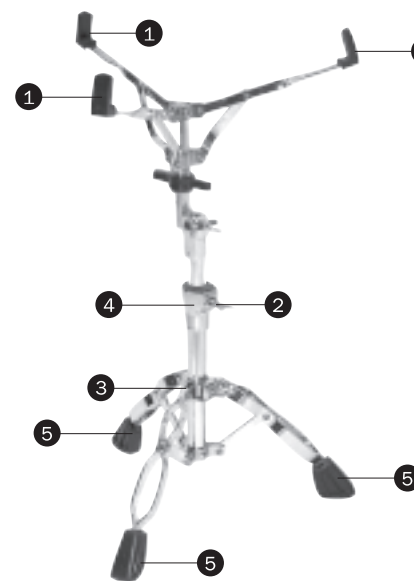

Hardware
Snare Stand

◀ S950A / S950 ▶

Item number	Description
① 1618-105	Rubber Sleeve(1 pc)
② AZ0800170A	Wing Screw
③ 6600-095A	Memory Lock for Tube dia. 25.4mm(1")
④ 1680-045	Rubber Foot(1 pc)

◀ S750A ▶

Item number	Description
① 1618-105	Rubber Sleeve (1pc)
② AZ0800170A	Wing Screw
③ 3480-095A	Memory Lock for Tube dia. 19.1mm (0.8")
④ 1224-045	Rubber Foot (1pc)

◀ S550A / S550 ▶

Item number	Description
① 1114-105	Rubber Sleeve (1pc)
② AZ0800170A	Wing Screw
③ 3480-095A	Memory Lock for Tube dia. 19.1mm (0.8")
④ 1224-045	Rubber Foot (1pc)

◀ S350A / S350 ▶

Item number	Description
① 1114-105	Rubber Sleeve (1pc)
② AZ0800170A	Wing Screw
③ 3480-095A	Memory Lock for Tube dia 19.1mm (0.8") for S350A
④ 1123-045	Rubber Foot (1pc)

◀ S320A / S320 ▶

Item number	Description
① 1114-105	Rubber Sleeve(1pc)
② AZ0800170A	Wing Screw
③ 3480-095A	Memory Lock for Tube dia. 19.1mm (0.8") for S320A
④ 3122-045	Rubber Foot (1pc)

◀ S300A / S300 ▶

Item number	Description
① 1018-105	Rubber Sleeve(1pc)
② AZ0800170A	Wing Screw for S300A
③ AZ0600150A	Wing Screw for S300A
④ 3730-095A	Memory Lock for Tube dia. 15.9mm (0.6) for S300A
⑤ 3122-045	Rubber Foot (1pc)