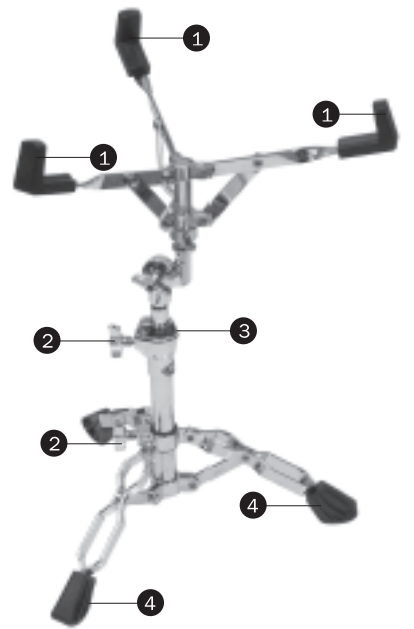

Hardware
Snare Stand

◀ S950A / S950 ▶

Item number	Description
① 1618-105	Rubber Sleeve(1 pc)
② AZ0800170A	Wing Screw
③ 6600-095A	Memory Lock for Tube dia. 25.4mm(1")
④ 1680-045	Rubber Foot(1 pc)

◀ S750A ▶

Item number	Description
① 1618-105	Rubber Sleeve (1pc)
② AZ0800170A	Wing Screw
③ 3480-095A	Memory Lock for Tube dia. 19.1mm (0.8")
④ 1224-045	Rubber Foot (1pc)

◀ S550A / S550 ▶

Item number	Description
① 1114-105	Rubber Sleeve (1pc)
② AZ0800170A	Wing Screw
③ 3480-095A	Memory Lock for Tube dia. 19.1mm (0.8")
④ 1224-045	Rubber Foot (1pc)

◀ S350A / S350 ▶

Item number	Description
① 1114-105	Rubber Sleeve (1pc)
② AZ0800170A	Wing Screw
③ 3480-095A	Memory Lock for Tube dia 19.1mm (0.8") for S350A
④ 1123-045	Rubber Foot (1pc)

◀ S320A / S320 ▶

Item number	Description
① 1114-105	Rubber Sleeve(1pc)
② AZ0800170A	Wing Screw
③ 3480-095A	Memory Lock for Tube dia. 19.1mm (0.8") for S320A
④ 3122-045	Rubber Foot (1pc)

◀ S300A / S300 ▶

Item number	Description
① 1018-105	Rubber Sleeve(1pc)
② AZ0800170A	Wing Screw for S300A
③ AZ0600150A	Wing Screw for S300A
④ 3730-095A	Memory Lock for Tube dia. 15.9mm (0.6) for S300A
⑤ 3122-045	Rubber Foot (1pc)