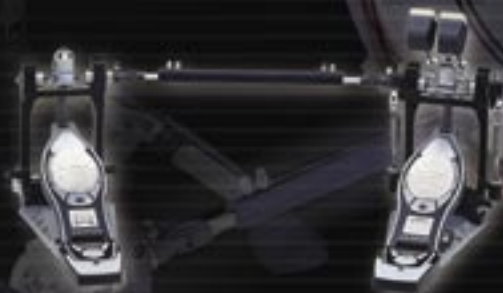

JNSP7500
DOUBLE PEDAL