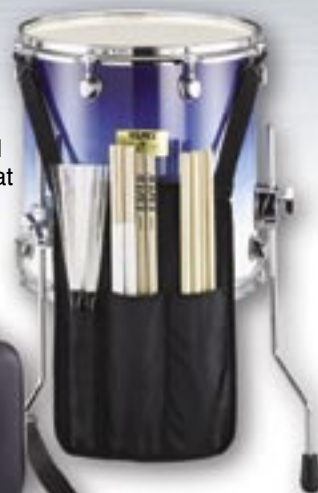

Dual-tone plastic and felt beater for the ultimate sound control

Stabilizer

Heavy duty removable stabilizing spikes set well back from the Bass Drum for maximum holding power

Spring Lock System

Even if your locking nut becomes loose, this system will keep you playing the rest of the set

Removable VELCRO® Plate

Built-in stability on any surface

JNSP7500L
"LEFTY" DOUBLE PEDAL

ERGO PEDAL

Metal Hinge

All-new low-twist hinge gives you yet more accuracy and power

Drum key Port

Easy access under footboard means you'll never be without a key again

Integrated Stick Bag System

Comes complete with stick bag for storing all your options, also great for gigs too

JNSP7000U
SLAVE UNIT PEDAL